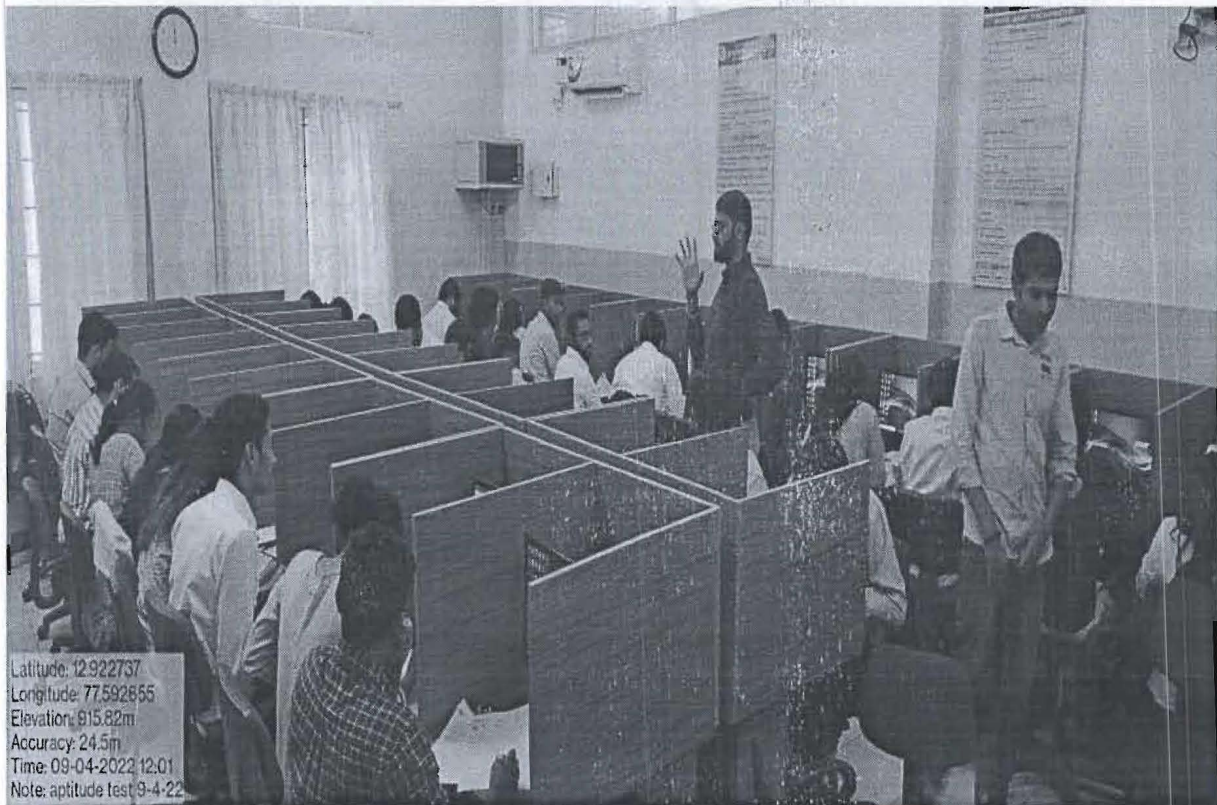

7 April 2022 at 19:49

Thanks a lot Ma'am...I will be there... Regards Gokul
[Quoted text hidden]

Latitude: 12.92241
Longitude: 77.592622
Elevation: 916.52m
Accuracy: 12.7m
Time: 09-04-2022 10:39
Note: aptitude test 9-4-22